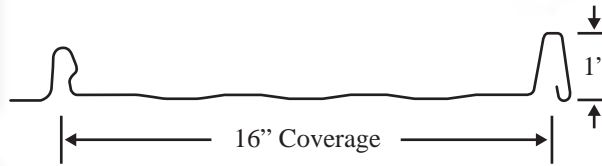

avail. in 16"

Sage Green

avail. in 16"

Weathered Copper

avail. in 16"

Copper Penny

avail. in 16"

16" Loc Seam

shown with Striations

12" Loc Seam

shown with Bead Ribs

avail. in 12" & 16"

Forest Green

avail. in 12" & 16"

Hunter Green

avail. in 12" & 16"