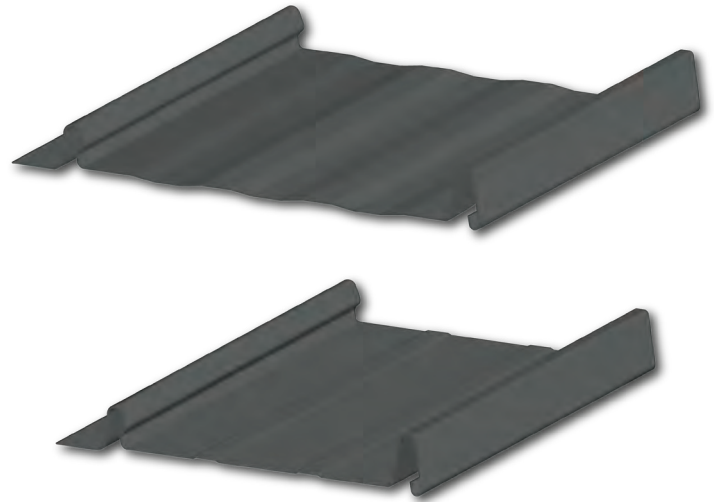

Dark Blue

*Loc Seam is also available in
our 24ga PVDF colors*

CoolPaint
TECHNOLOGY™

- Reflects 25 - 80% of the sun's rays, creating cooler interiors
- Helps prevent oil canning
- Superior resistance to chalking and fading

*Steel suppliers and paint sources
may vary, but all material under
warranty qualifies as Energy Star*

steelscape

DURA COAT
PRODUCTS INC.

- AZ-50 zinc/aluminum substrate
- Urethane primer applied, ensuring permanent bonding of the finish coat
- Siliconized Modified Polyester (SMP) finish coat adds fade-resistant color and long-lasting protection

Our Loc Seam roofing offers the clean look of a standing seam panel. Concealing the fasteners greatly reduces required maintenance making it the most popular choice for home owners in the Pacific Northwest. With the additional advantages of a Teflon® sealer, our roof will add elegance to your home for many years to come.