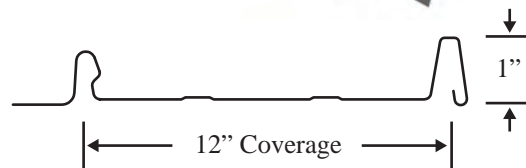

12" Loc Seam

shown with Bead Ribs

avail. in 12" & 16"

Forest Green

avail. in 12" & 16"

Hunter Green

avail. in 12" & 16"

Charcoal

avail. in 12" & 16"

Dark Brown

avail. in 12"

Coco Brown

avail. in 12"

Hickory

avail. in 12"

Dark Blue

*Loc Seam is also available in
our 24ga PVDF colors*

CoolPaint
TECHNOLOGY™

- Reflects 25 - 80% of the sun's rays, creating cooler interiors
- Helps prevent oil canning
- Superior resistance to chalking and fading

*Steel suppliers and paint sources
may vary, but all material under
warranty qualifies as Energy Star*

steelscape

DURA COAT
PRODUCTS INC.

- AZ-50 zinc/aluminum substrate
- Urethane primer applied, ensuring permanent bonding of the finish coat
- Siliconized Modified Polyester (SMP) finish coat adds fade-resistant color and long-lasting protection